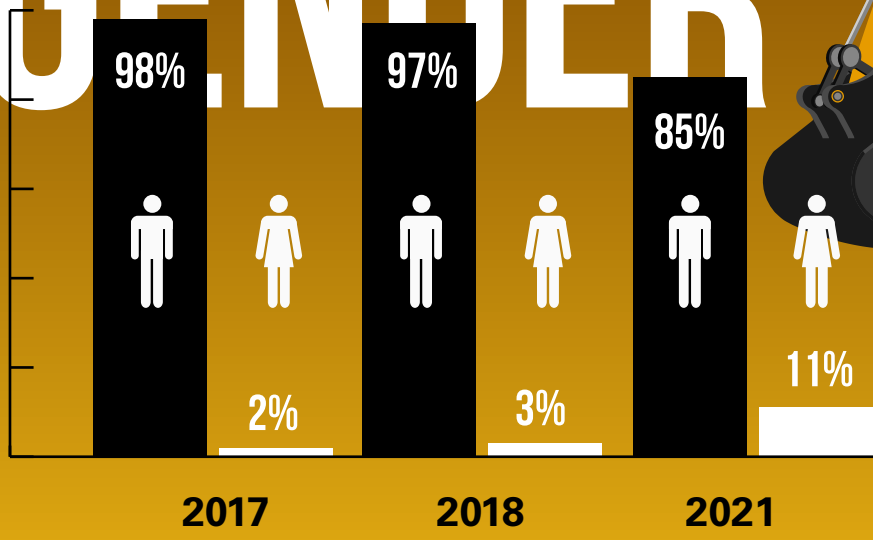

WHO ARE HEAVY EQUIPMENT OPERATORS?

160,156

number of **Heavy Machinery Operators** in US

GENDER

AGE 45

Average Age

WAGE

\$24 / HOUR
median pay in May 2020

\$49,100 / YEAR
median pay in May 2020

Women earned **98%** of what men earned in 2021

CAT® SIMULATORS

learn@catsimulators.com
1.309.266.2640
www.catsimulators.com

2022 Caterpillar. All Rights Reserved. CAT, CATERPILLAR, LET'S DO THE WORK, their respective logos, Caterpillar Corporate Yellow, the "Power Edge" and Cat "Modern Hex" trade dress as well as corporate and product identity used herein, are trademarks of Caterpillar and may not be used without permission. www.cat.com / www.caterpillar.com Simformotion™ LLC is a licensee of Caterpillar Inc.