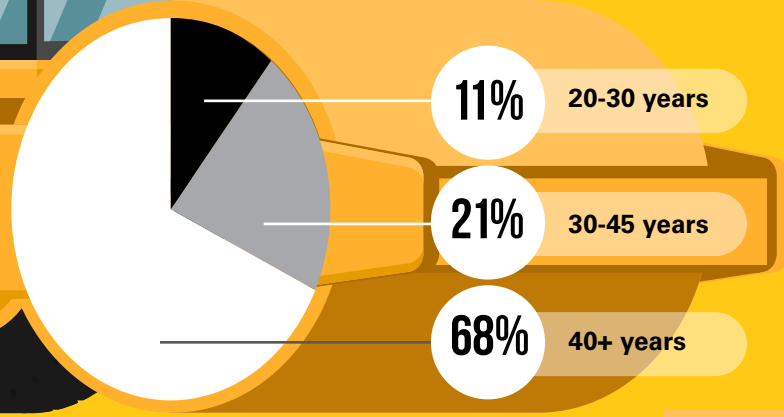

WHO ARE HEAVY EQUIPMENT OPERATORS?

160,156

number of **Heavy Machinery Operators** in US

GENDER

AGE 45

Average Age

WAGE

\$24 / HOUR
median pay in May 2020

\$49,100 / YEAR
median pay in May 2020

Women earned **98%** of what men earned in 2021

CAT® SIMULATORS

learn@catsimulators.com
1.309.266.2640
www.catsimulators.com

2022 Caterpillar. All Rights Reserved. CAT, CATERPILLAR, LET'S DO THE WORK, their respective logos, Caterpillar Corporate Yellow, the "Power Edge" and Cat "Modern Hex" trade dress as well as corporate and product identity used herein, are trademarks of Caterpillar and may not be used without permission. www.cat.com / www.caterpillar.com Simformotion™ LLC is a licensee of Caterpillar Inc.