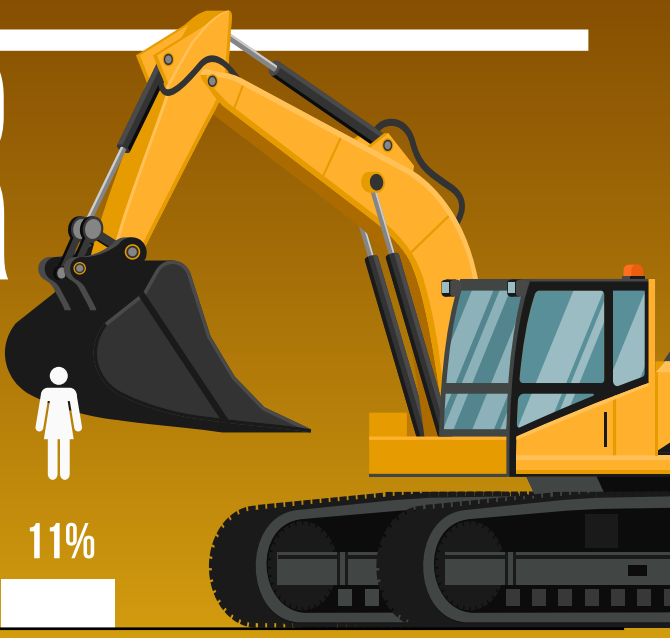

WHO ARE HEAVY EQUIPMENT OPERATORS?

160,156

number of **Heavy Machinery Operators** in US

GENDER

AGE 45

Average Age

WAGE

\$24 / HOUR
median pay in May 2020

\$49,100 / YEAR
median pay in May 2020

Women earned **98%** of what men earned in 2021

CAT® SIMULATORS

learn@catsimulators.com
1.309.266.2640
www.catsimulators.com

2022 Caterpillar. All Rights Reserved. CAT, CATERPILLAR, LET'S DO THE WORK, their respective logos, Caterpillar Corporate Yellow, the "Power Edge" and Cat "Modern Hex" trade dress as well as corporate and product identity used herein, are trademarks of Caterpillar and may not be used without permission. www.cat.com / www.caterpillar.com Simformotion™ LLC is a licensee of Caterpillar Inc.